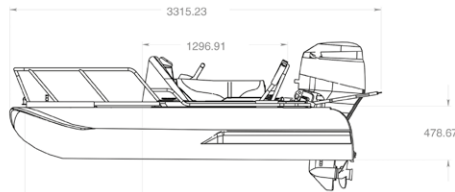

FEATURES

VERSATILE

Incredible stability and shallow draft - an excellent multi-purpose platform.

STABLE

Low centre of gravity. Twin hulls. 5 foot beam (1.75m)

LIGHTWEIGHT

Approx 250kgs including engine. Easily launched and recovered by one adult.

4931 W Nassau St,
Tampa, FL 33607

Phone : (704) 712-6992

Email : info@triaddrones.com

ZEGO 300

STANDARD SPECIFICATIONS

Dimensions

Length.....	3000mm
Width.....	1750mm
Height.....	1040mm
Weight.....	180kg dry, (excl. motor)

Hulls

Design.....	Asymmetric Catamaran
Construction.....	Polyethylene
Hull Thickness.....	8mm
Fittings.....	316 Grade Stainless Steel
Trim.....	Fully Adjustable

Capacity

Fuel Tank.....	12L
Under Seat Storage.....	31L
Maximum Loading.....	225kg