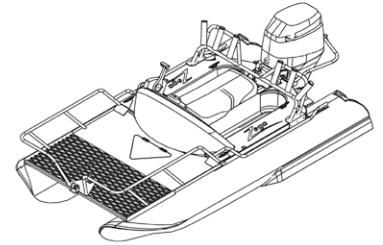

ZEGO 300

The Zego 300 is a unique one-man fishing boat that is completely at home on inland rivers, waterways, lakes, harbours or at sea. With easy access, the front bow platform allows you to stand up and fish with enjoyment and confidence. The design offers incredible stability and sea keeping abilities, resulting in the most comfortable ride in its class.

FEATURES

VERSATILE

Incredible stability and shallow draft - an excellent multi-purpose platform.

STABLE

Low centre of gravity. Twin hulls. 5 foot beam (1.75m)

LIGHTWEIGHT

Approx 250kgs including engine. Easily launched and recovered by one adult.

4931 W Nassau St,
Tampa, FL 33607

Phone : (704) 712-6992

Email : info@triaddrones.com

ZEGO 300

STANDARD SPECIFICATIONS

Dimensions

Length.....	3000mm
Width.....	1750mm
Height.....	1040mm
Weight.....	180kg dry, (excl. motor)