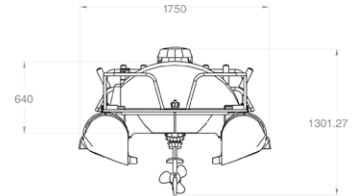

FEATURES

VERSATILE

Incredible stability and shallow draft - an excellent multi-purpose platform.

STABLE

Low centre of gravity. Twin hulls. 5 foot beam (1.75m)

LIGHTWEIGHT

Approx 250kgs including engine. Easily launched and recovered by one adult.

4931 W Nassau St,
Tampa, FL 33607

Phone : (704) 712-6992

Email : info@triaddrones.com

ZEGO 300

STANDARD SPECIFICATIONS

Dimensions

Length.....	3000mm
Width.....	1750mm
Height.....	1040mm
Weight.....	180kg dry, (excl. motor)

Hulls

Design.....	Asymmetric Catamaran
Construction.....	Polyethylene
Hull Thickness.....	8mm
Fittings.....	316 Grade Stainless Steel
Trim.....	Fully Adjustable

Capacity

Fuel Tank.....	12L
Under Seat Storage.....	31L
Maximum Loading.....	225kg