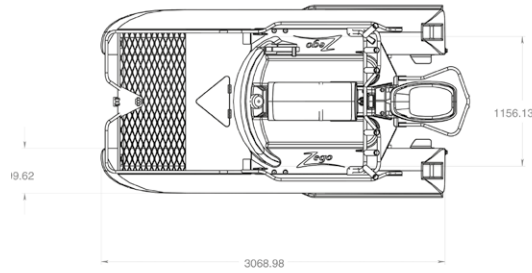

4931 W Nassau St,
Tampa, FL 33607

Phone : (704) 712-6992

Email : info@triaddrones.com

ZEGO 300

STANDARD SPECIFICATIONS

Dimensions

Length.....	3000mm
Width.....	1750mm
Height.....	1040mm
Weight.....	180kg dry, (excl. motor)

Hulls

Design.....	Asymmetric Catamaran
Construction.....	Polyethylene
Hull Thickness.....	8mm
Fittings.....	316 Grade Stainless Steel
Trim.....	Fully Adjustable

Capacity

Fuel Tank.....	12L
Under Seat Storage.....	31L
Maximum Loading.....	225kg